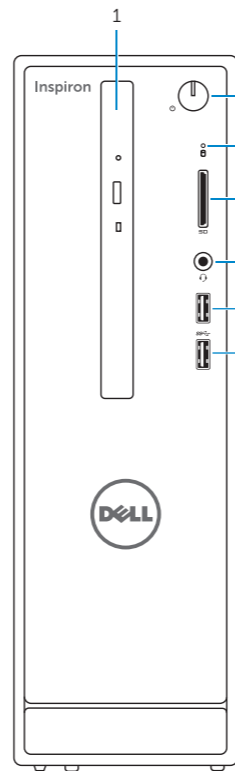

## Features

功能部件 | 功能 | 外觀 | 기능

- Optical drive
- Power button
- Hard-drive activity light
- Media-card reader
- Headset port
- USB 3.0 ports (2)
- Audio ports (3)
- VGA port

- HDMI port
- USB 2.0 ports (4)
- Power-adapter port
- Service Tag label
- Regulatory label
- Security-cable slot
- Network port
- Padlock rings