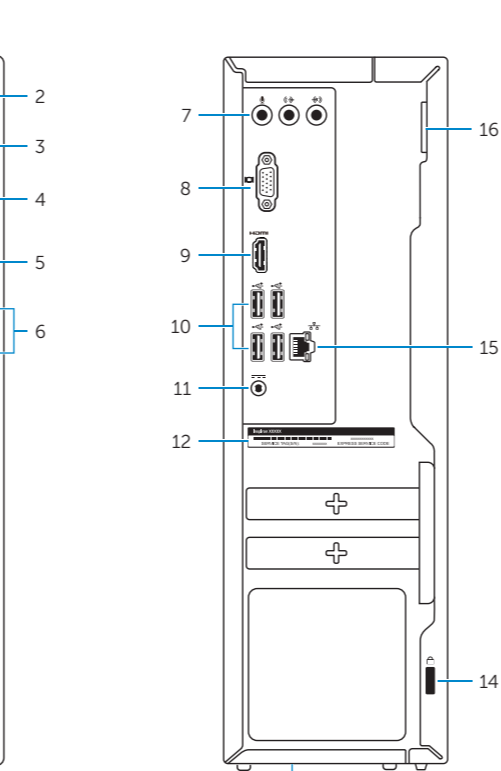

## Features

功能部件 | 功能 | 外觀 | 기능

- Optical drive
- Power button
- Hard-drive activity light
- Media-card reader
- Headset port
- USB 3.0 ports (2)
- Audio ports (3)
- VGA port

- HDMI port
- USB 2.0 ports (4)
- Power-adapter port
- Service Tag label
- Regulatory label
- Security-cable slot
- Network port
- Padlock rings